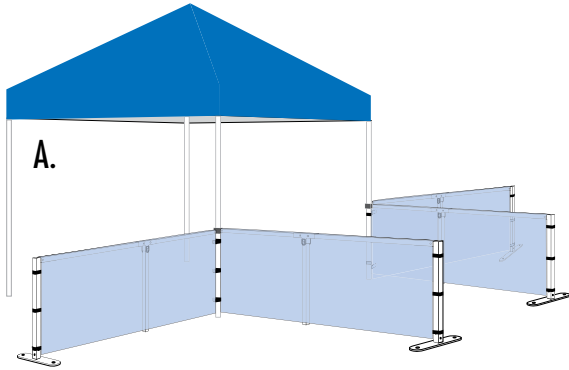

MOST POPULAR RAILSKIRT CONFIGURATIONS

CONFIGURATION	5' RAILSKIRT	10' RAILSKIRT	DOUBLE MOUNT BRACKET	FREESTANDING RAILSKIRT HARDWARE
A		4		2
B	2		1	
C	1	2		2
D		5		2
E		6		2
F	4	5	1	4