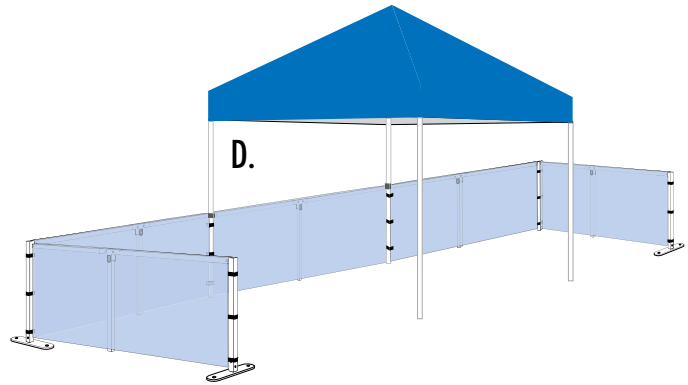

MOST POPULAR RAILSKIRT CONFIGURATIONS

CONFIGURATION	5' RAILSKIRT	10' RAILSKIRT	DOUBLE MOUNT BRACKET	FREESTANDING RAILSKIRT HARDWARE
A		4		2
B	2		1	
C	1	2		2
D		5		2
E		6		2
F	4	5	1	4