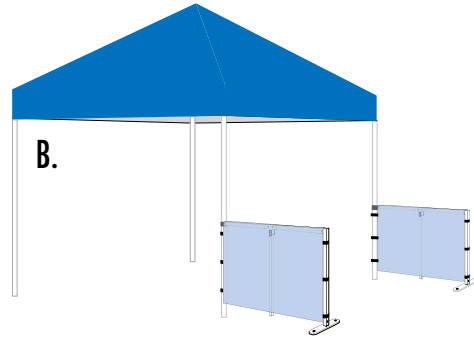

MOST POPULAR RAILSKIRT CONFIGURATIONS

CONFIGURATION	5' RAILSKIRT	10' RAILSKIRT	DOUBLE MOUNT BRACKET	FREESTANDING RAILSKIRT HARDWARE
A		4		2
B	2		1	
C	1	2		2
D		5		2
E		6		2
F	4	5	1	4