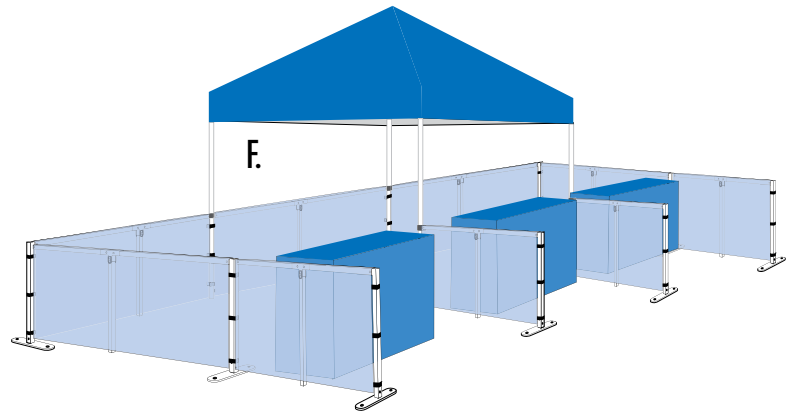

MOST POPULAR RAILSKIRT CONFIGURATIONS

CONFIGURATION	5' RAILSKIRT	10' RAILSKIRT	DOUBLE MOUNT BRACKET	FREESTANDING RAILSKIRT HARDWARE
A		4		2
B	2		1	
C	1	2		2
D		5		2
E		6		2
F	4	5	1	4