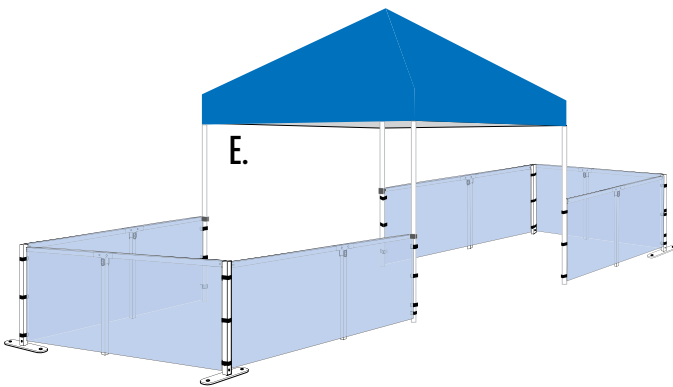

MOST POPULAR RAILSKIRT CONFIGURATIONS

CONFIGURATION	5' RAILSKIRT	10' RAILSKIRT	DOUBLE MOUNT BRACKET	FREESTANDING RAILSKIRT HARDWARE
A		4		2
B	2		1	
C	1	2		2
D		5		2
E		6		2
F	4	5	1	4