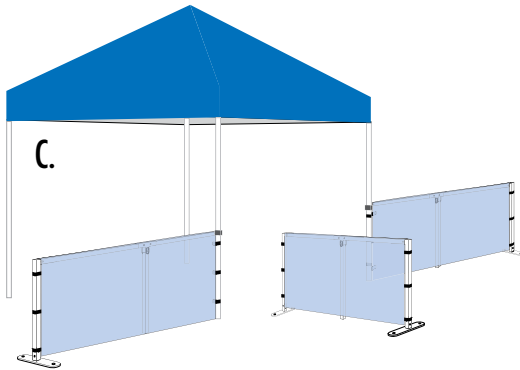

MOST POPULAR RAILSKIRT CONFIGURATIONS

CONFIGURATION	5' RAILSKIRT	10' RAILSKIRT	DOUBLE MOUNT BRACKET	FREESTANDING RAILSKIRT HARDWARE
A		4		2
B	2		1	
C	1	2		2
D		5		2
E		6		2
F	4	5	1	4